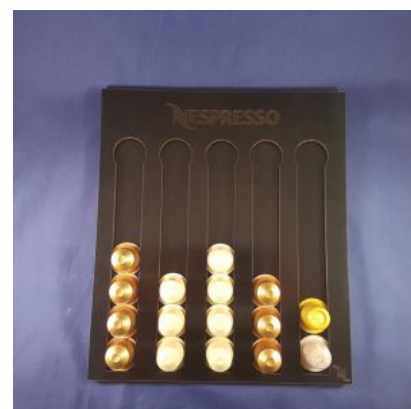

SOUPLAST QUADRADO
REF: SP001QD

SÍMBOLO MAÇONARIA
EM MDF
REF: SM0001P-2

PORTA CARTÃO DOG
REF: PC0001G-1

PORTA PAPEL TOALHA
REF: PP0001

PORTA CÁPSULA
NESPRESSO VERTICAL
REF: CF001VP

PLACA DECORATIVA
SALOON
REF: PL0001SL