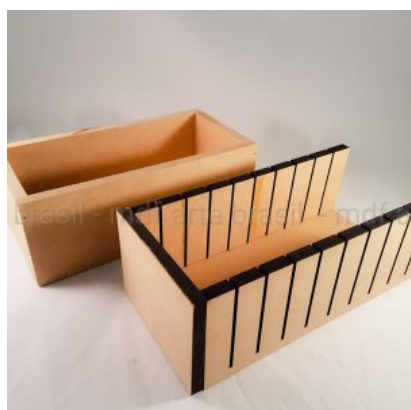

REF: MN0001G

LIXEIRA COM TAMPA

REF: LX0000G

IDENTIFICADOR DE TOILET

REF: PL0000G

FORMA PARA SABONETE

REF: FRD001G

COFRE EM MDF