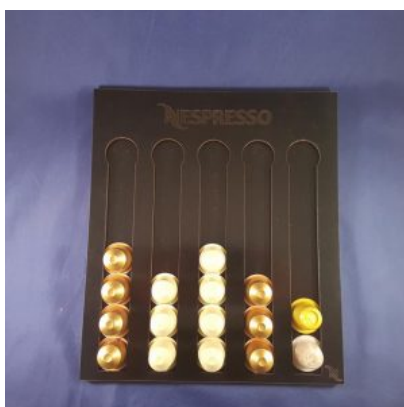

EMPRESAS

TORRE EIFFEL
REF: TE000G

SÍMBOLO MAÇONARIA
EM MDF
REF: SM0001P-2

PORTA CARTÃO DOG
REF: PC0001G-1

PORTA PAPEL TOALHA
REF: PP0001

PORTA CÁPSULA
NESPRESSO VERTICAL
REF: CF001VP

LIXEIRA COM TAMPA
REF: LX0000G